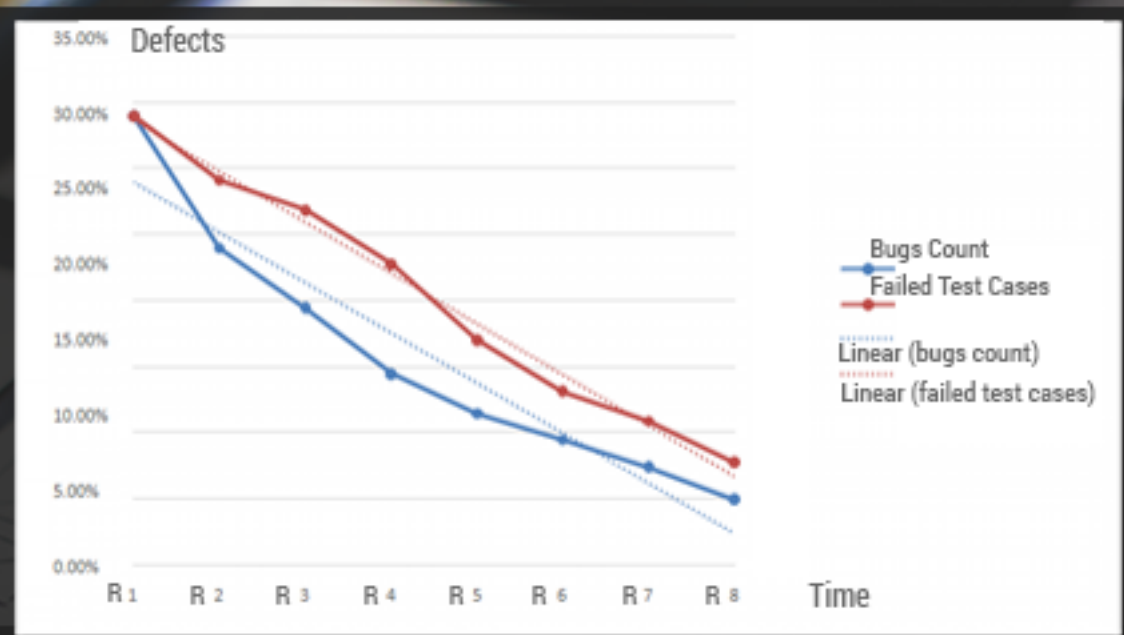

Results in Numbers