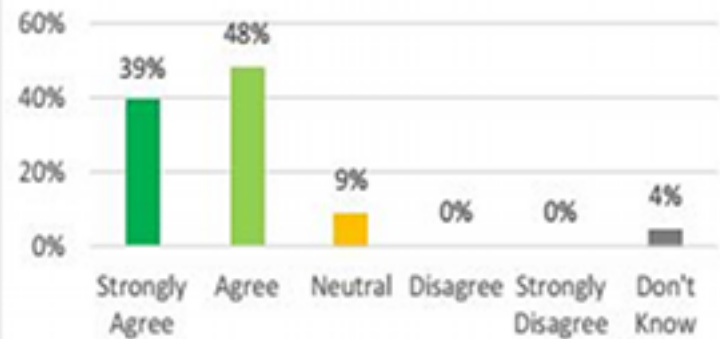

Adapting new softxpert's system helped in defining responsibilities and to ensure effective communication between individuals.